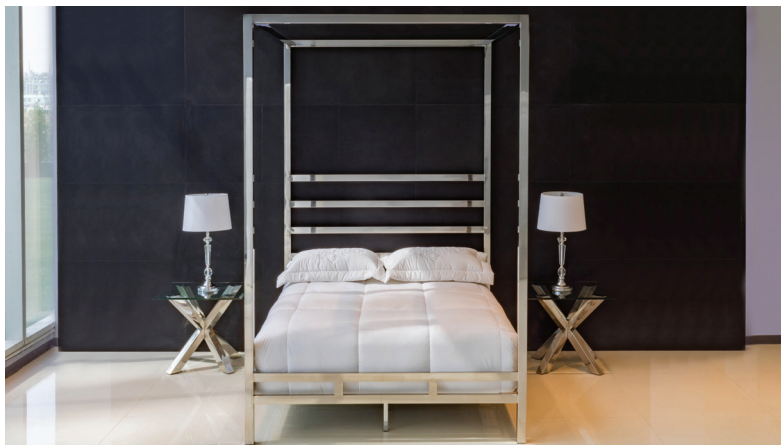

EPSILON CAMA Q.S.

de: $39,680.95 a: $27,776.67

en 12 meses sin intereses de: $2,314.72

ó -10% adicional en pago de contado: **$24,999**

FIORELLA CAMA K.S.

de: $36,506.35 a: $25,554.44

en 12 meses sin intereses de: $2,129.54

ó -10% adicional en pago de contado: **$22,999**